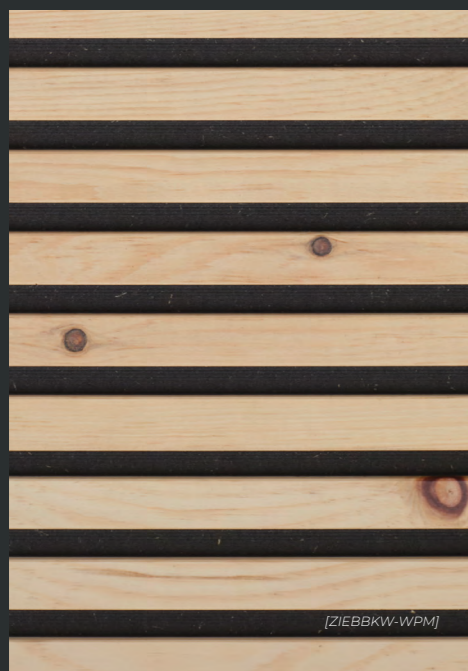

OAK Character Boiserie Linear brushed natural oil
[E1EBBKN-WPM]

HIGH-CONTRAST CLASSIC

Boiserie Linear

The milling penetrates the top layer, revealing the black core layer as a contrast. Additional longitudinal milling in the gaps with subtle grooves enhances the space-expanding effect of the planks.

OAK Vulcano Boiserie Reserve brushed white oil
[E1VUBKW-WPF]

PARTICULARLY IN DETAIL

Boiserie Reserve

Inspired by the wine labeling tradition, especially for premium wines labeled 'Reserve,' this variation offers a subtle appearance. The fine milling deepens the top layer without piercing through to the core layer.

This creates an interplay between the refined top layer and the second wood layer, adorned with delicate grooves.

NOTICEABLY DIFFERENT

Wall & Floor

- Wall coverings to match the floor
- Genuine, solid natural wood
- Enhances the room climate
- Regulates humidity
- Natural, untreated design
- Chemical- and pollutant-free production
- Materials sourced from sustainable forestry

Request now:

BOISERIE@MAFI.COM

LINEAR [WPM] & RESERVE [WPF]

Overview

OAK CHARACTER	natural oil	[EIEBBKN-WP.]
	white oil	[EIEBBKW-WP.]
	grey oil	[EIEBBKG-WP.]
	graphite grey oil	[EIEBBKA-WP.]
	extreme white oil	[EIEBBKX-WP.]
	1x natural oil 1x white oil	[EIEBBKM-WP.]
OAK VULCANO MEDIUM	deep white natured	[EIEBBTZ-WP.]
	raw wood look	[EIEBBKT-WP.]
OAK VULCANO:	natural oil	[EHVUBKN-WP.]
	white oil	[EHVUBKW-WP.]
SWISS STONE PINE:	natural oil	[EIVUBKN-WP.]
	white oil	[EIVUBKW-WP.]