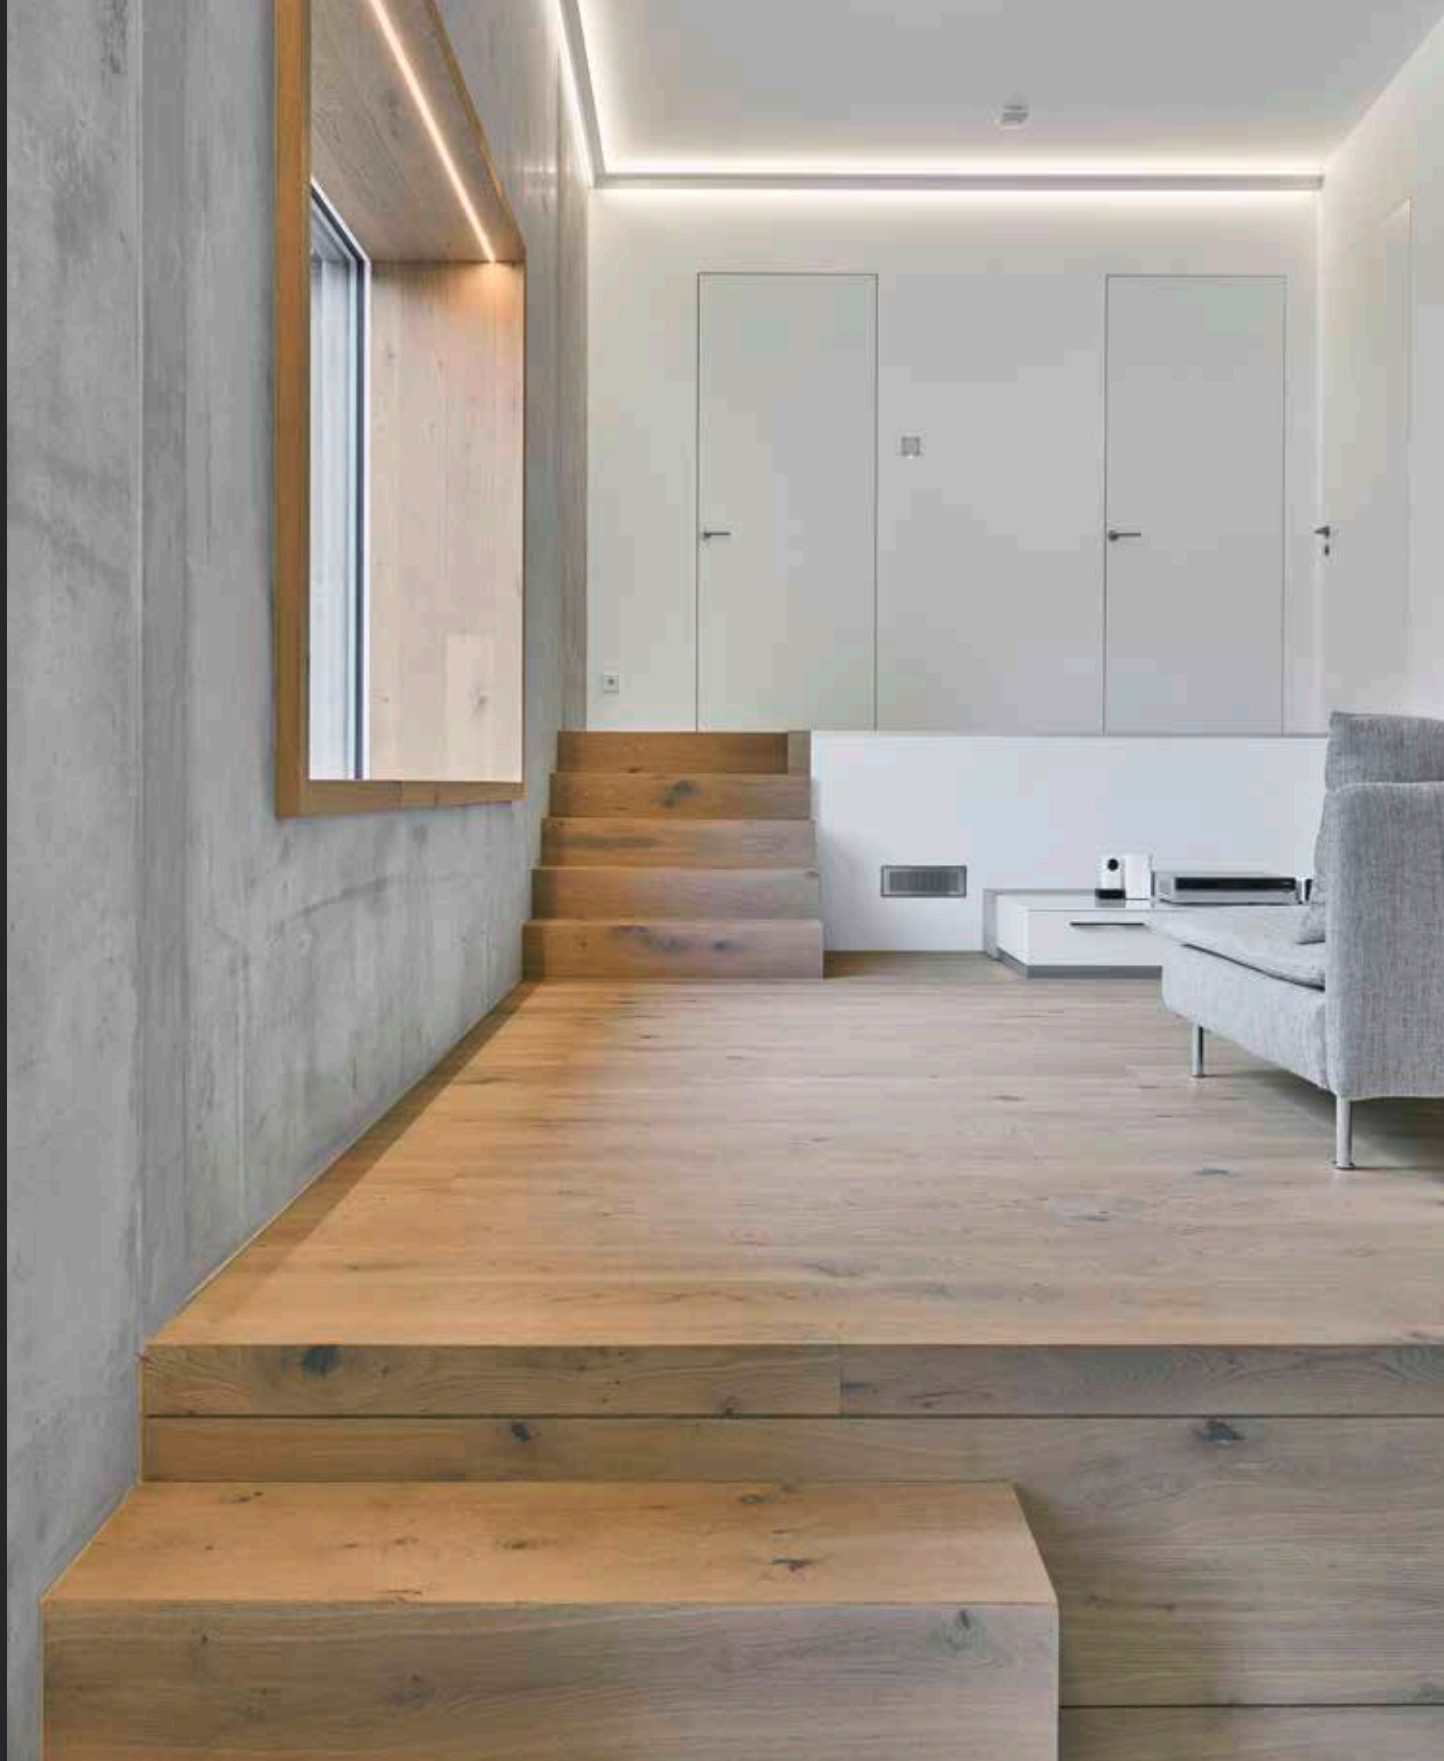

DETAILS THAT MATTER

360°

Private, Germany
OAK Country heavily brushed extreme white oil [ECEBXKX]
Architect: Gräbel Architekten Tim Gräbel | Photo: Peters Fotodesign