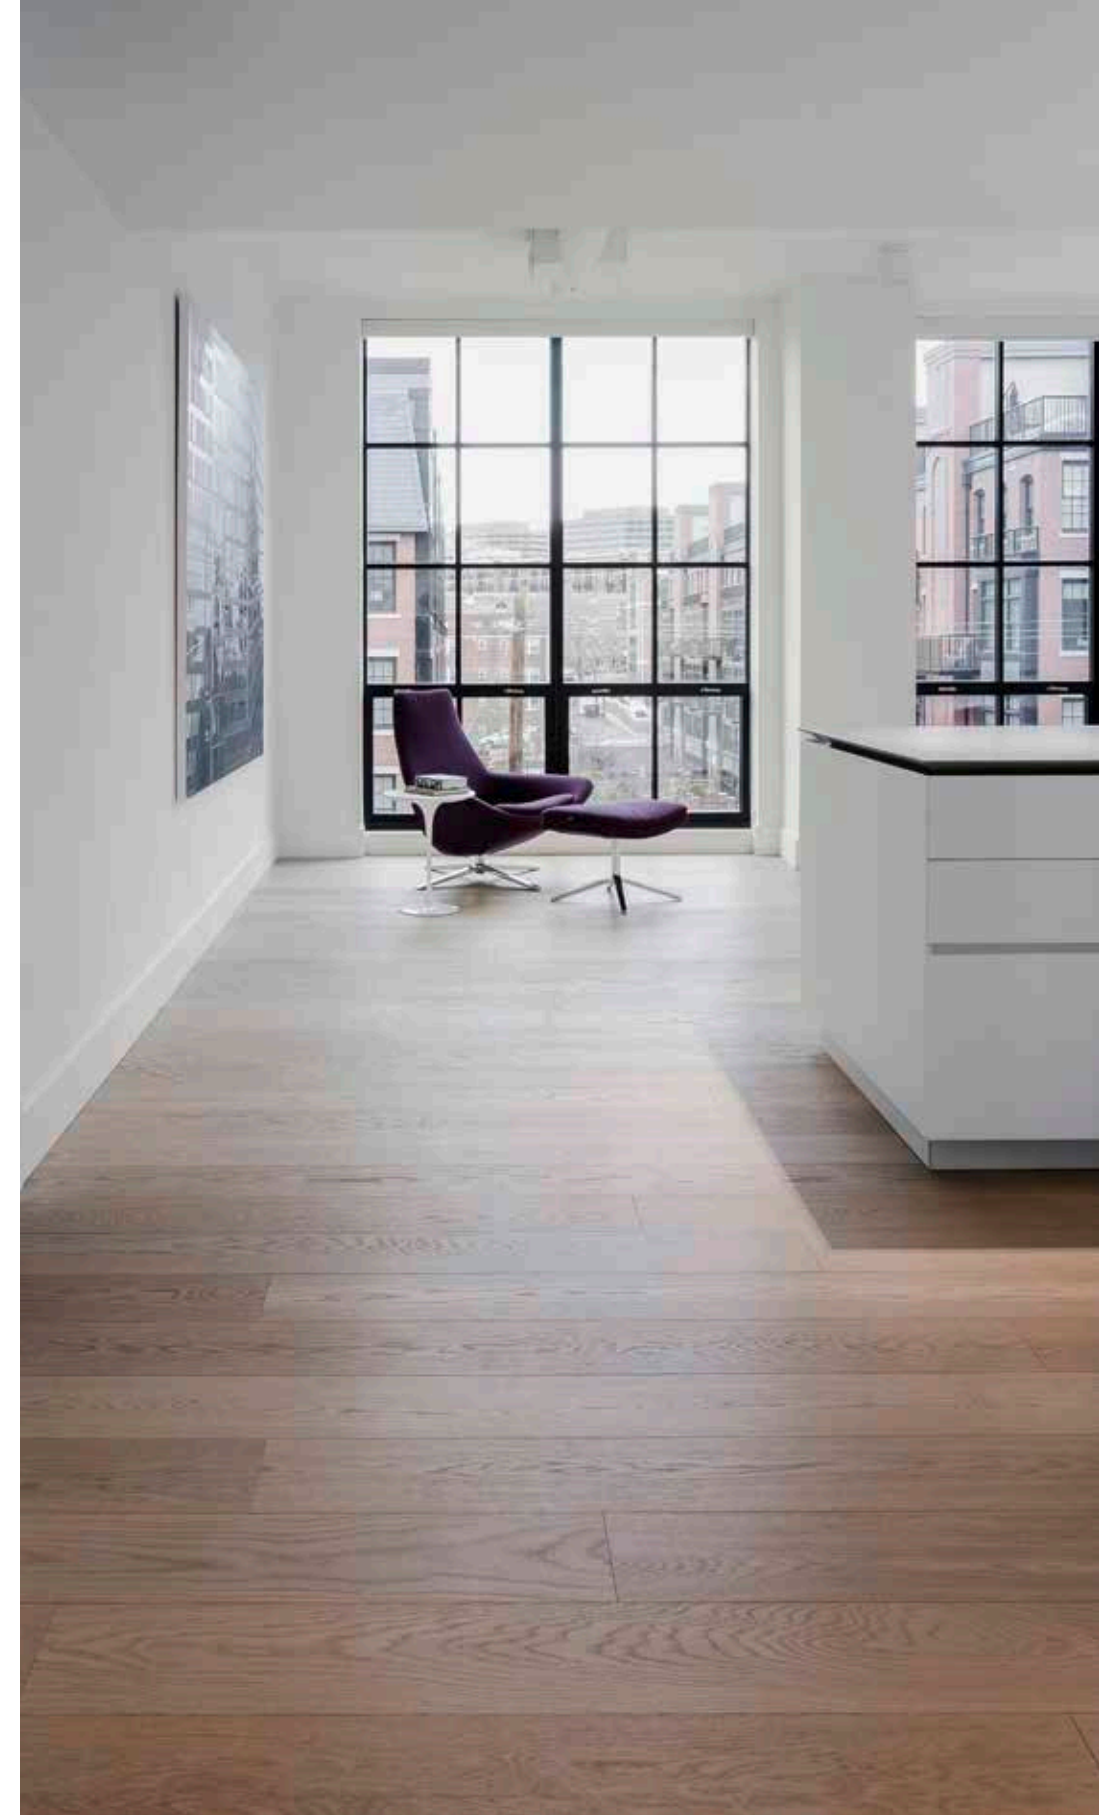

Private, USA
OAK Clear brushed extreme white oil
[EAEBBKX]

Architect: Interior Matter
Photo: Marco Petrini

Private, Austria
OAK Vulcano Medium Herringbone 90°
brushed natural oil [EHVFBKN]
Architect: junger_beer architektur zt-gmbh | Photo: Stefan Beer