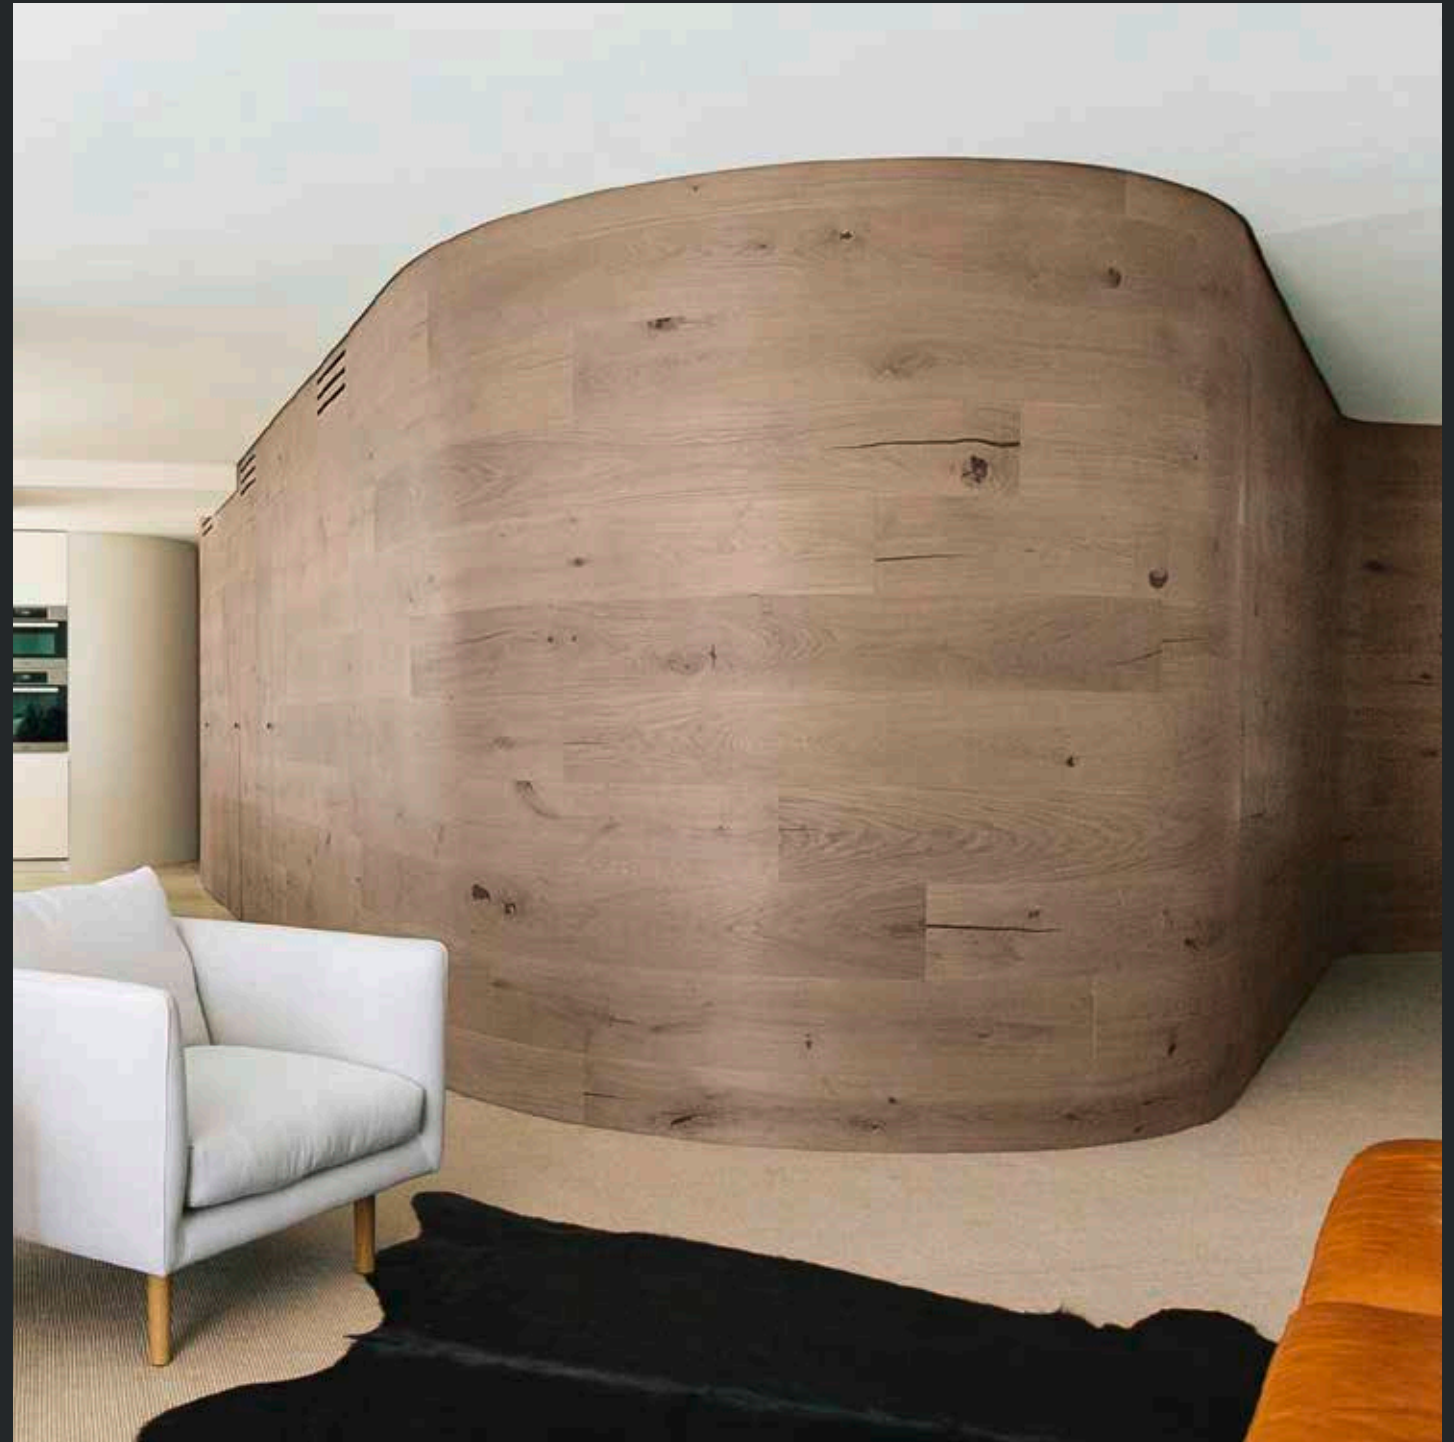

BOISERIE Reserve: Inspired by the Reserve wine label for particularly high-quality wines, this variant offers a restrained look. The discreet milling deepens the top layer without penetrating the middle layer. This creates an interplay between the refined top layer and the second wooden layer with its fine grooves.

360° SKIRTING BOARDS

A skirting board is recommended for a clean transition from floor to wall. To ensure a harmonious overall appearance, mafi produces skirting boards directly with the floor order - differences in the color and structure of the wood are thus significantly minimized.

Private, Austria
LARCH brushed white oil [LAEBBKW]
Architect: Studio 2S, Architekten GmbH Stephanie Seidl | Photo: Mathias Lixl

360°
MAFI FLEX

“Back to the original form” is the motto of the mafi Flex planks, a tree trunk is round and so is the mafi Flex plank. Flexible up to a radius of 360°, columns or walls can be clad in a round shape, with a flowing transition between the floor and and, for example, a tabletop.