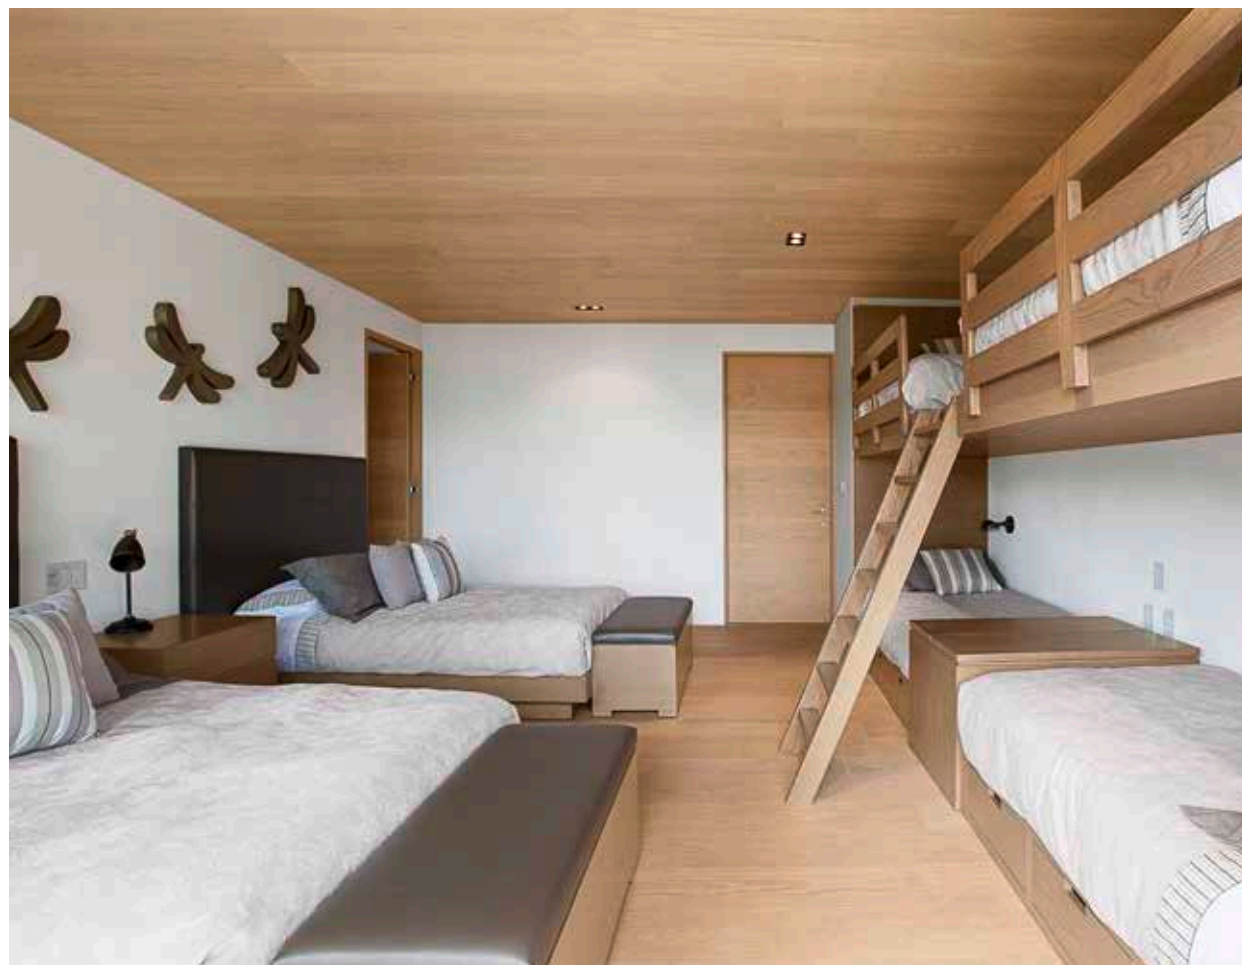

Private, Mexico
OAK Clear brushed white oil [EAEBBKW]
Architect: Federico Gomez Crespo | Photo: Ileana Avila

THE INDOOR AIR FACTOR

- The open-pored surface of the wood cleans the room air and thus sustainably improves the quality of your sleep.
- mafi natural wood floors are without diffusion barrier and automatically regulate the humidity in the room.