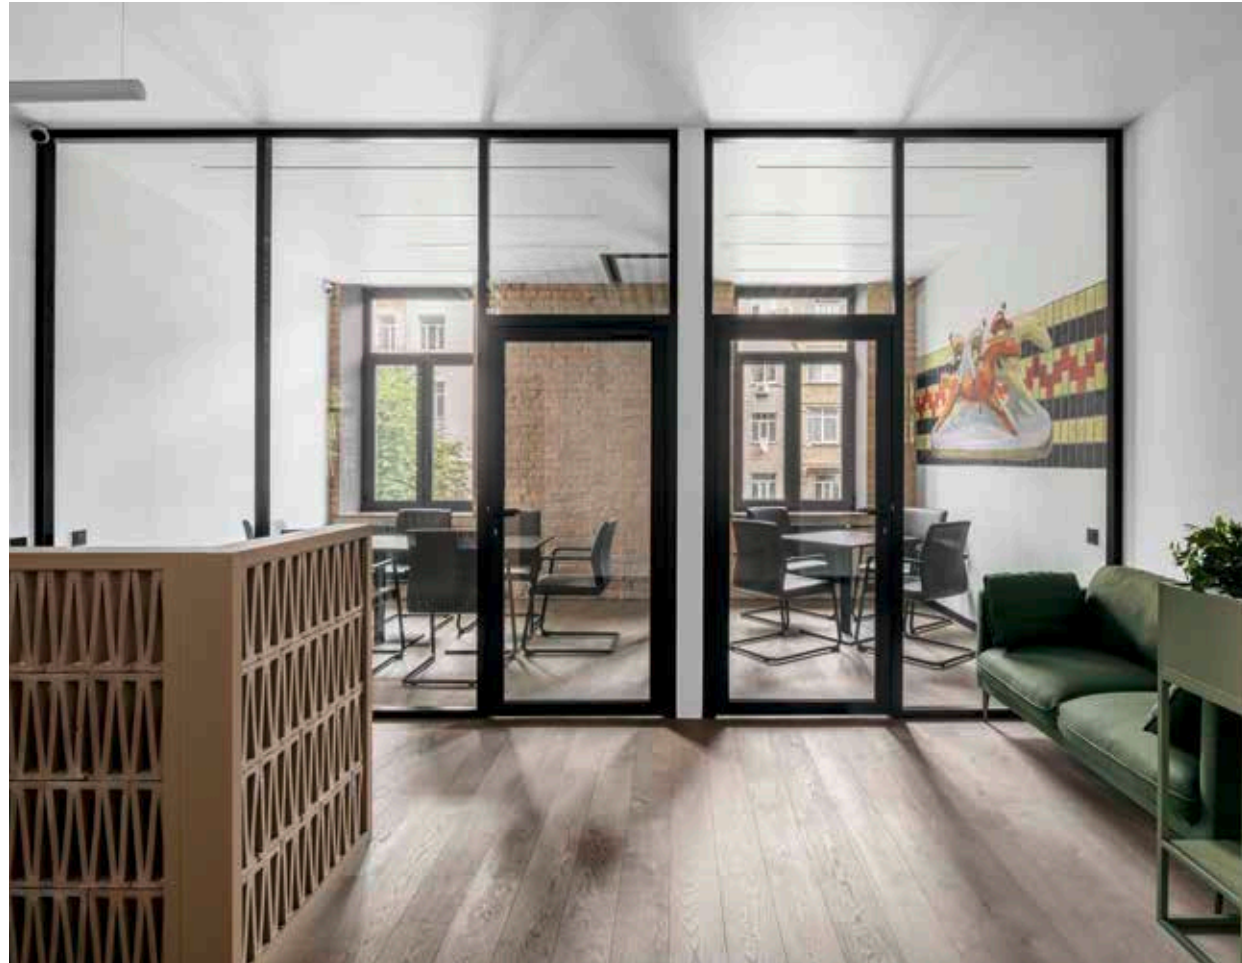

Foye Office Space, Ukraine
OAK Character brushed grey oil [EIEBBKG]
Architect: Maya Baklan design studio | Photo: Andrey Bezuglov

WOOD AS ADDED VALUE FOR THE TEAM

- Our natural wood floors create a cozy, pleasant atmosphere and build a comfortable workplace.
- The non-layer-forming surface treatment with plant-based oils counteracts static charges and reduces electrosmog.