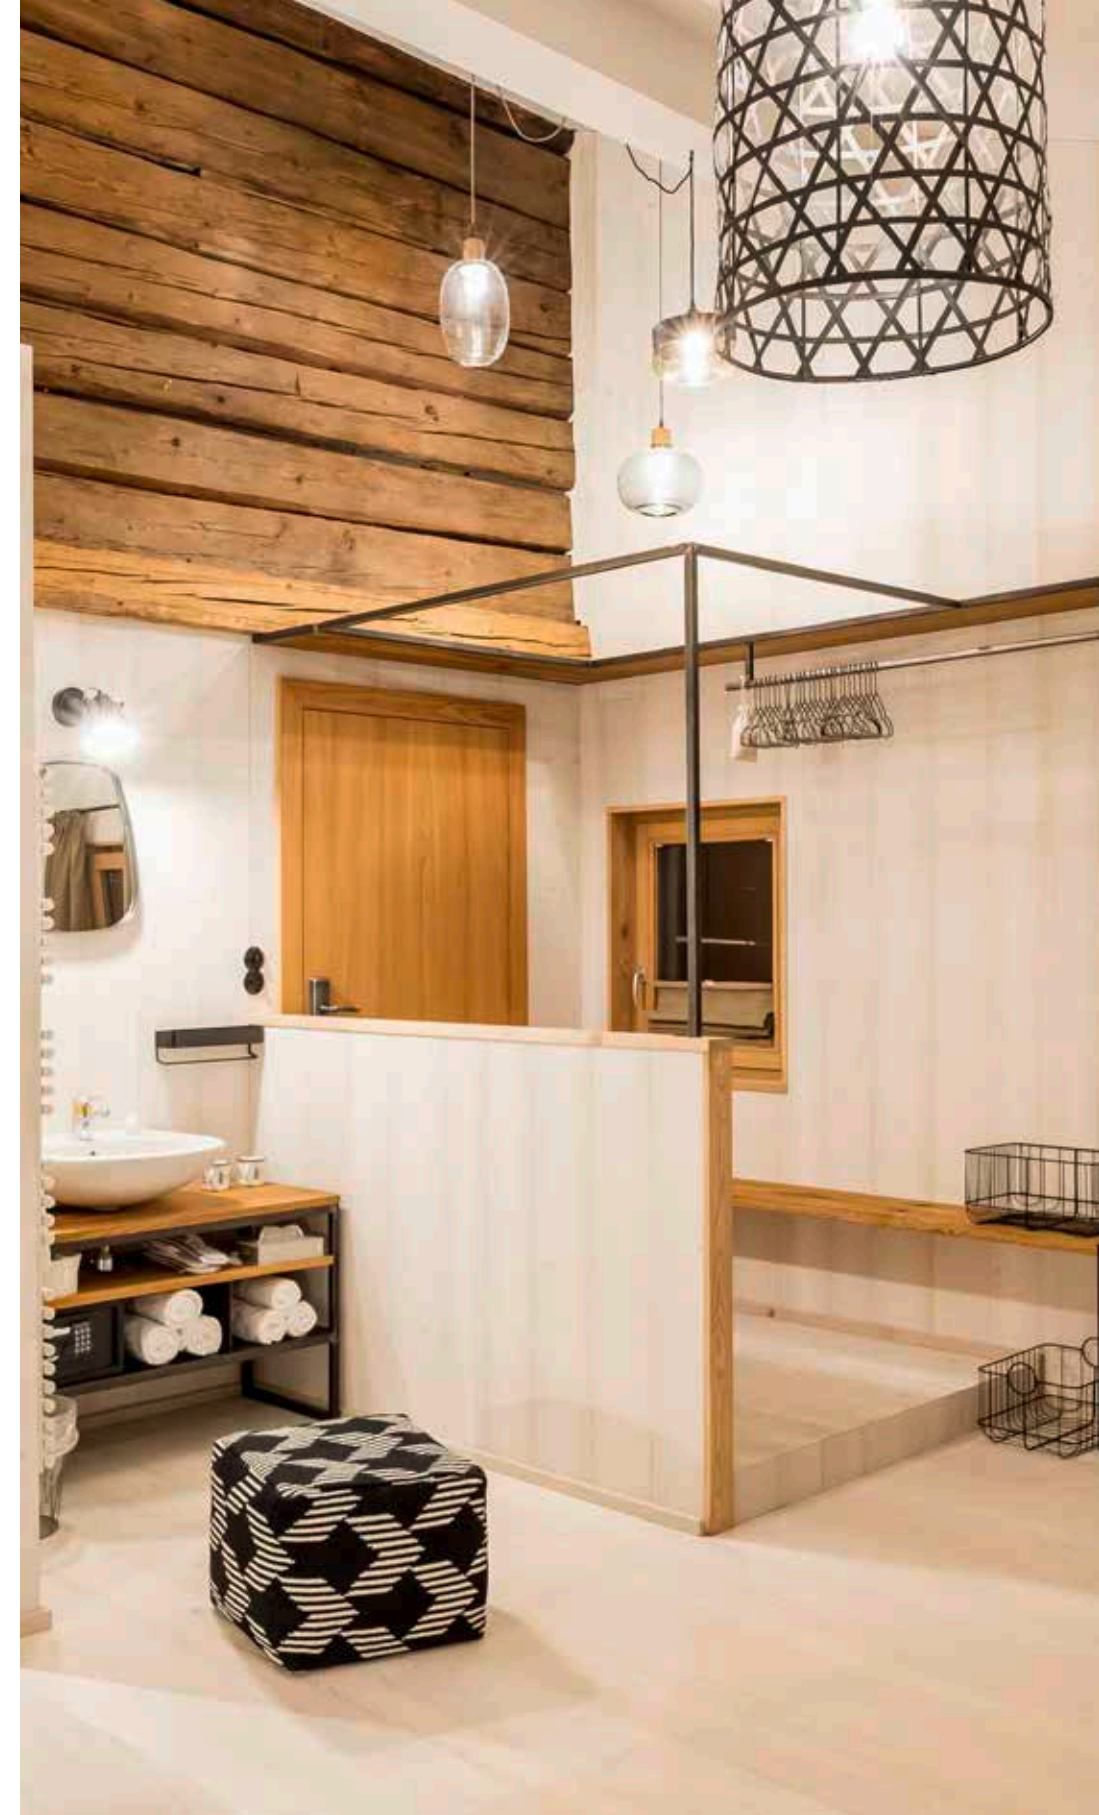

HEALTHY LIVING AS A UNIQUE SELLING POINT

- Guests are looking for variety, rest and regeneration: using the right materials in your interior design highlights your hotel's efforts.
- mafi natural wood floors have outstanding healthy properties such as stress reduction and air purification while not containing harmful substances.

Peakini Farmhaus, Austria
LARCH brushed deep white natured
[LAEBBTZ]

Architect: Peakini Studio - Gerhard Lürzer
Photo: Lürzer