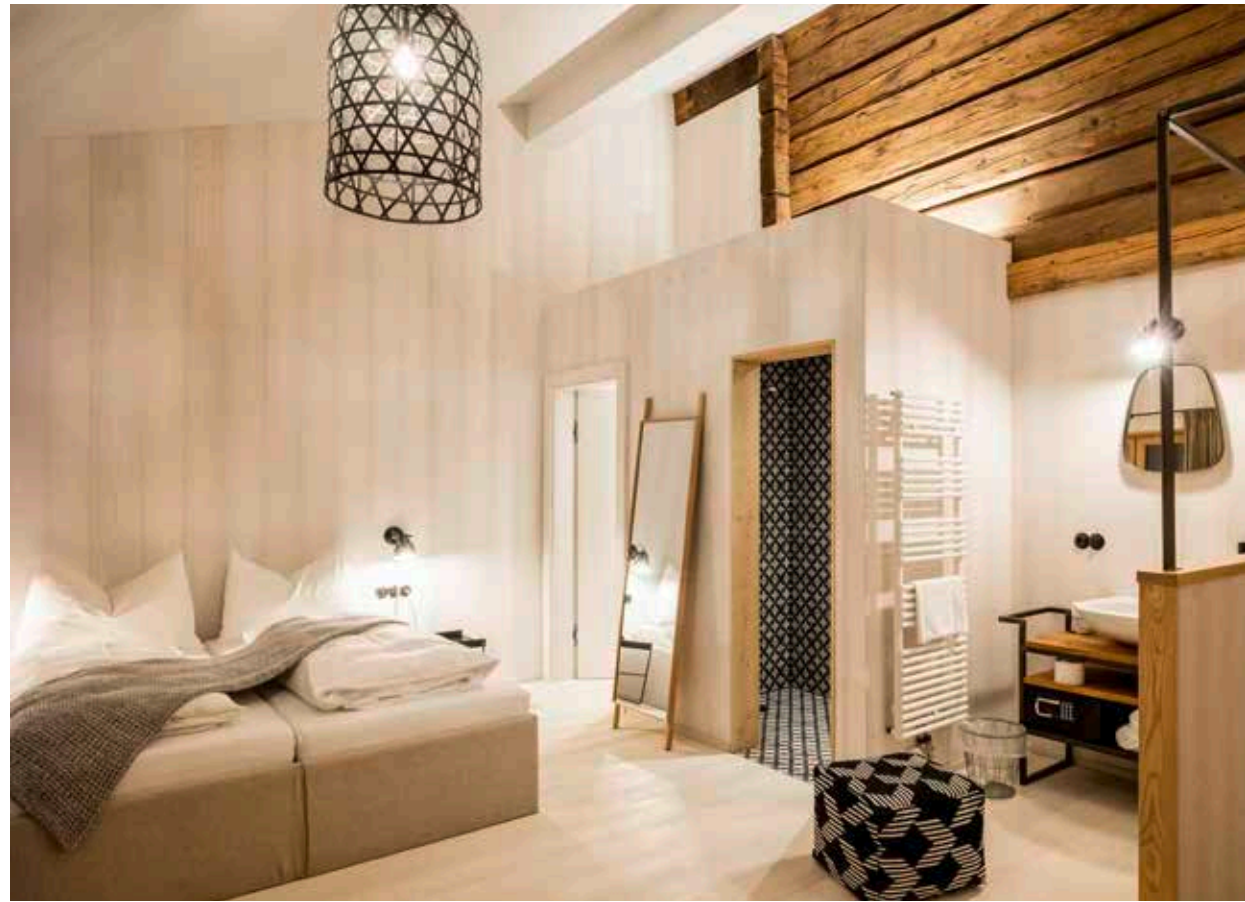

Hotel Schloss Mönchstein, Austria
OAK Clear Herringbone 90° brushed white oil [EAEFBKW]
Architect: H2 Yacht Design | Photo: Mathias Lixl