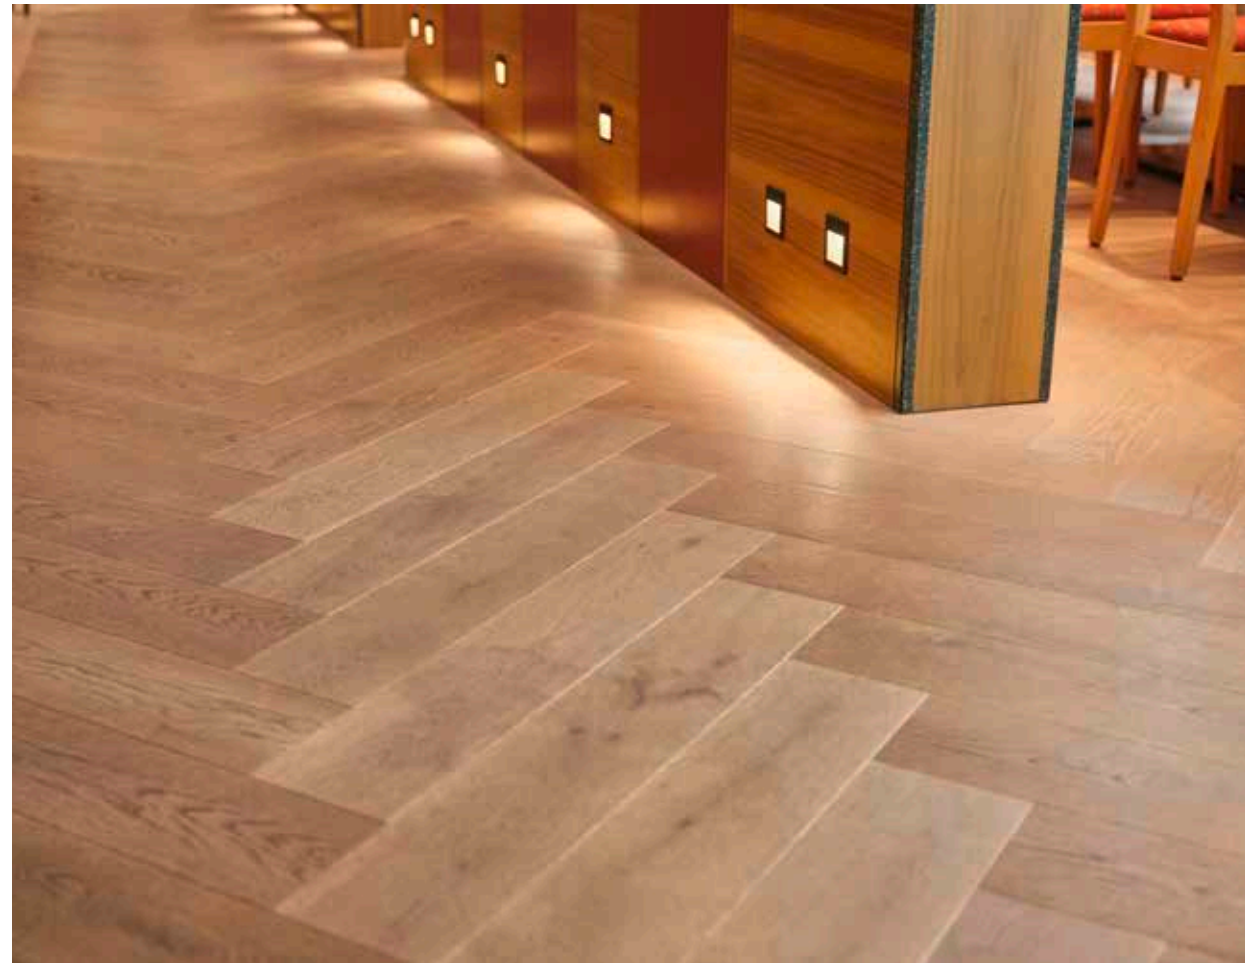

Cafe Bakery Heinzl, Austria
OAK Country Vulcano Medium
brushed natural oil [EKVUBKN]

Photo: Mathias Lixl

Josua's bakery, Switzerland
COR ASH brushed graphite grey oil
[CEEBKA]

Architect: EGLI Zimmerei AG Angela
Manser Innenarchitektin
Photo: Angela Manser

Romantik Hotel Im Weissen Rössl, Austria
OAK Character Herringbone 90° brushed white oil [EIEFBKW]
Architect: Volker Höpfl Raumquadrat | Photo: Mathias Lixl

CLEANING AS EASY AS WASHING YOUR HANDS

- Our natural wood floors have a very resistant surface that can regenerate itself in the event of minor scratches and allows easy repairs.
- Even with intensive use, our floors can be refreshed quickly and without disrupting regular operations.
- The cleaning process is carried out as it was in the early days.