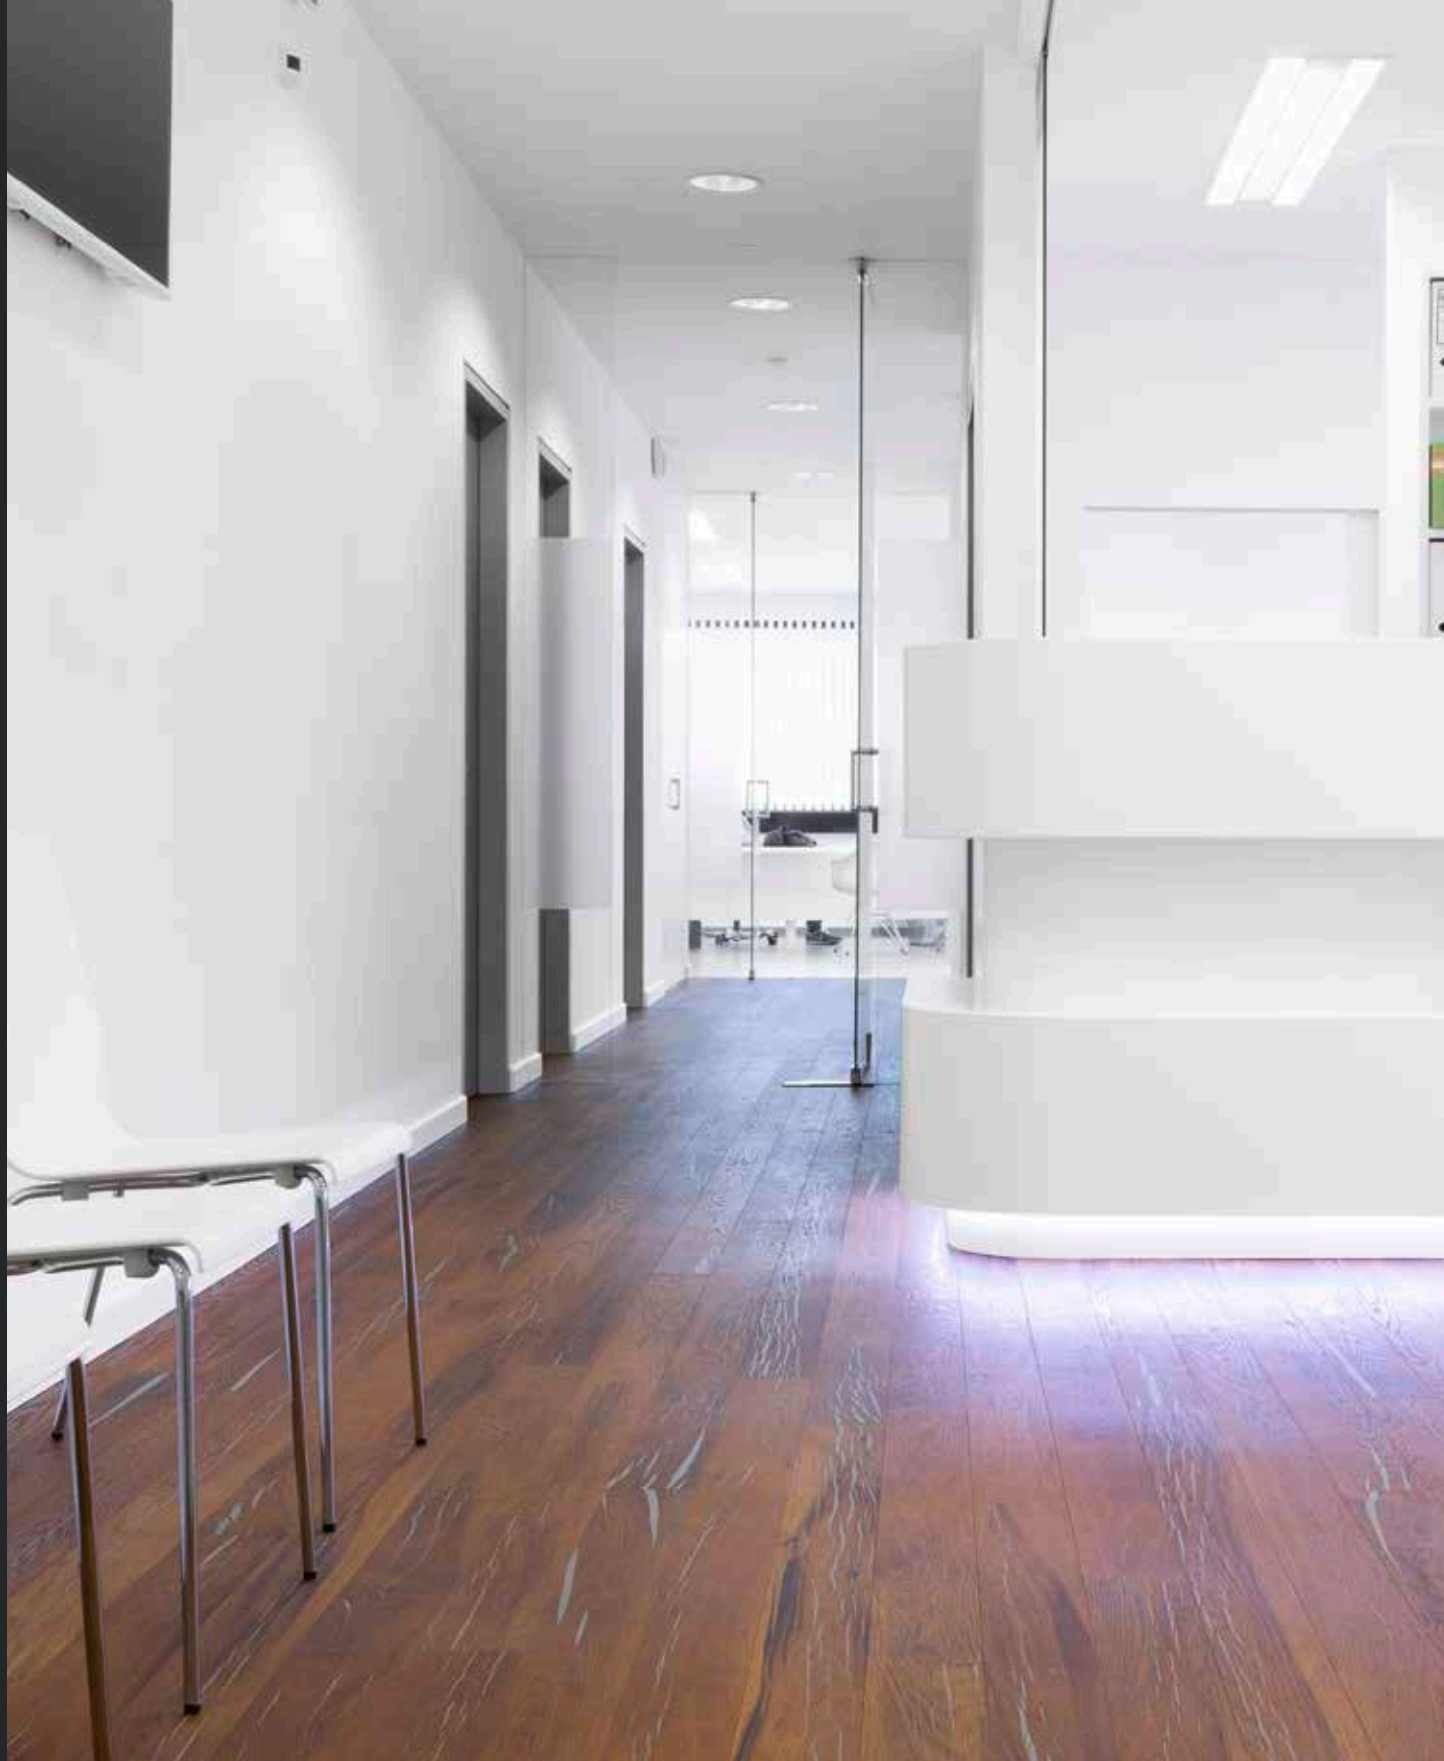

Volksbank Mittelhessen Servicezentrum, Germany
OAK Country brushed grey oil [ECEBBKG]
Architect: aplus architektur | Photo: Christian Nießing

HYGIENIC AND WELCOMING

Healthcare

Medical practice Dr. Bernhard Lindner, Austria
Tiger OAK CC brushed natural oil [EITCBKN]
Photo: Mathias Lixl