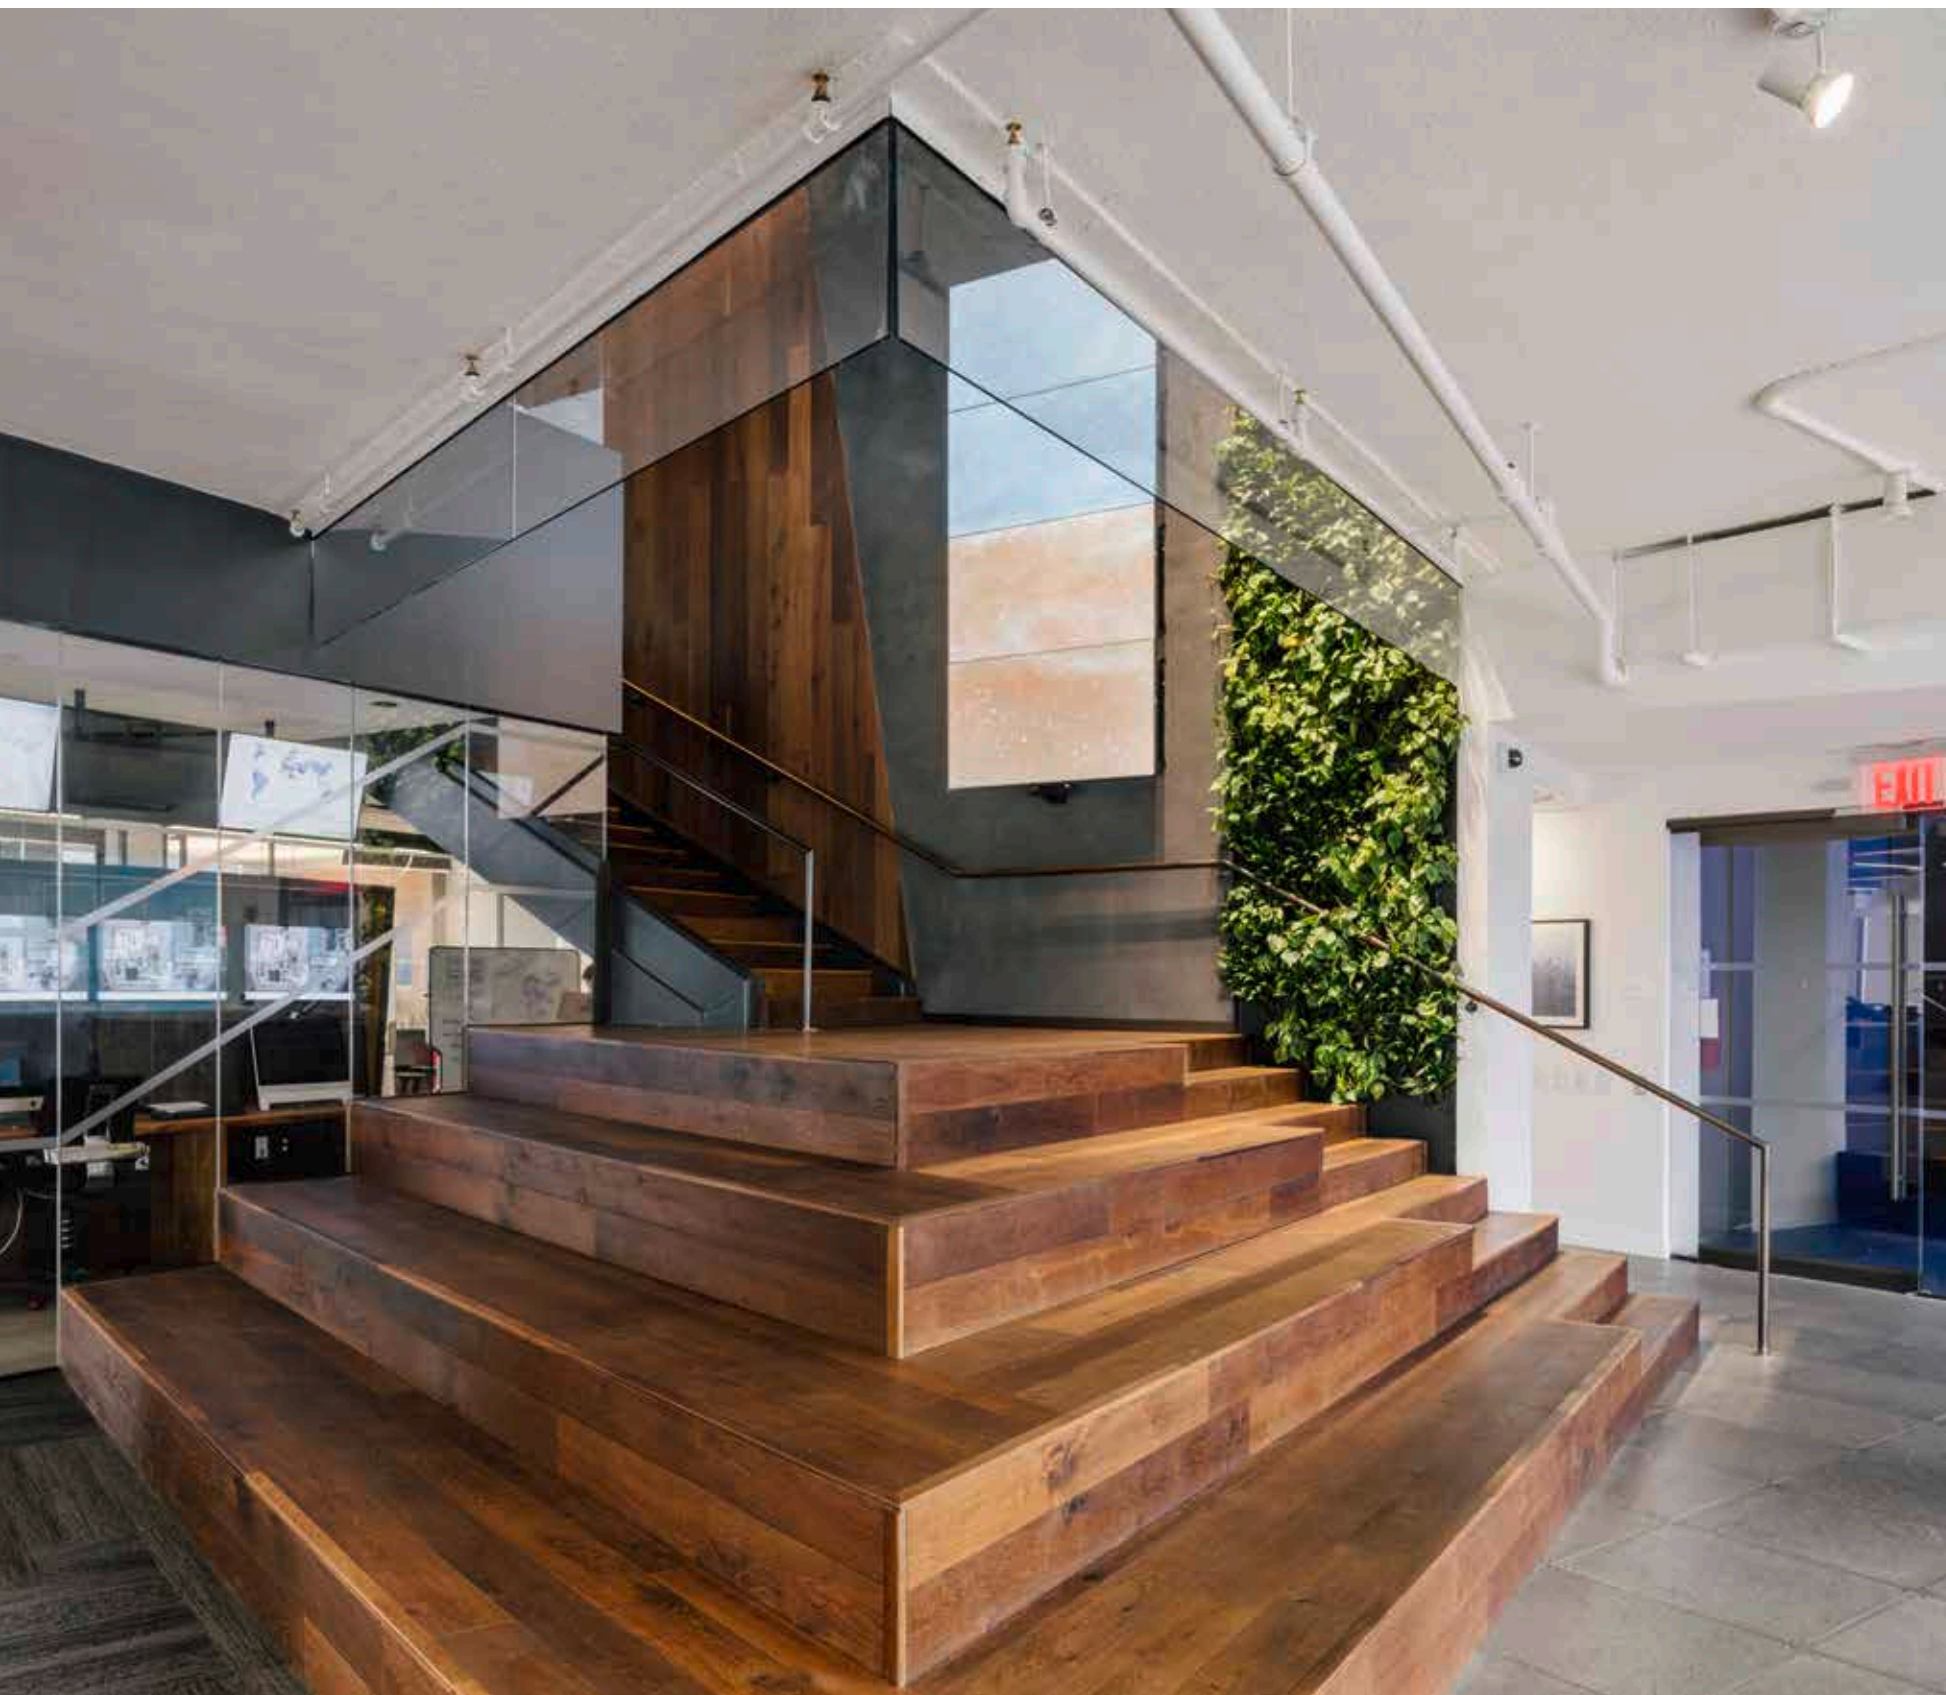

Delos Headquarters, USA
OAK Vulcano brushed natural oil [EIVUBKN]
Architect: Gensler - New York | Photo: Delos Corporate

WORKPLACE OF THE FUTURE

- Humans and wood harmonize with each other and help create better workplace environments. The key is to preserve the natural properties of the wood.
- A company's ecological footprint plays a significant role and conscientious, sustainable construction and interior design are important calling cards.
- mafi natural wood floors actively remove 8 kg of CO₂ per m² from the environment.