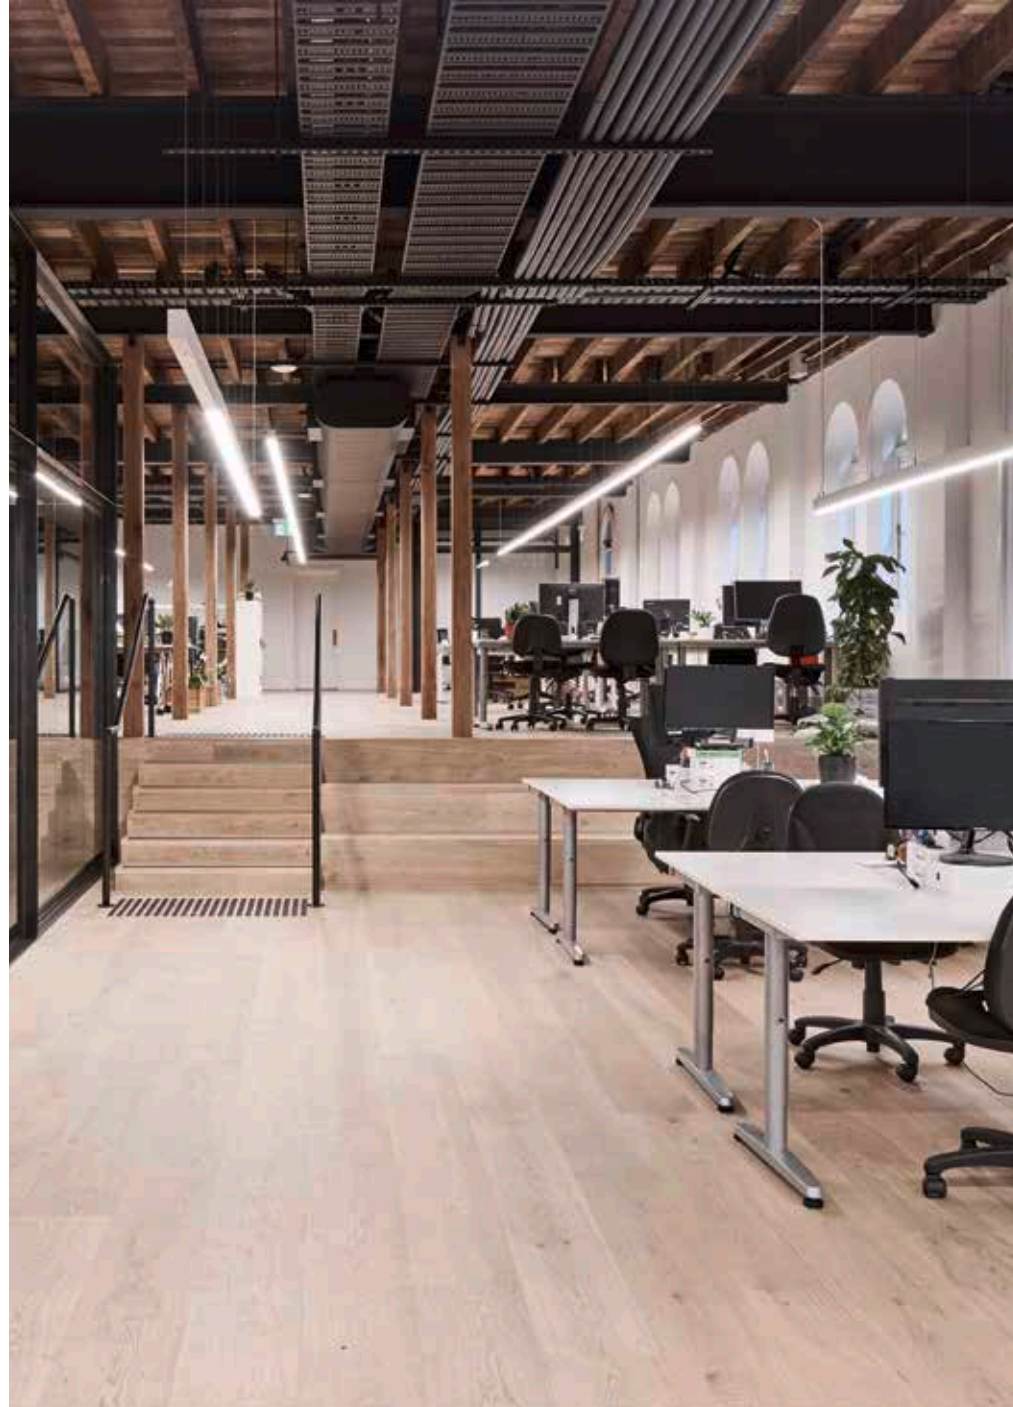

Squillace Architects, Australia
OAK Character brushed white oil
[EIEBBKW]

Architect: Squillace Architects
Photo: Terence Chin