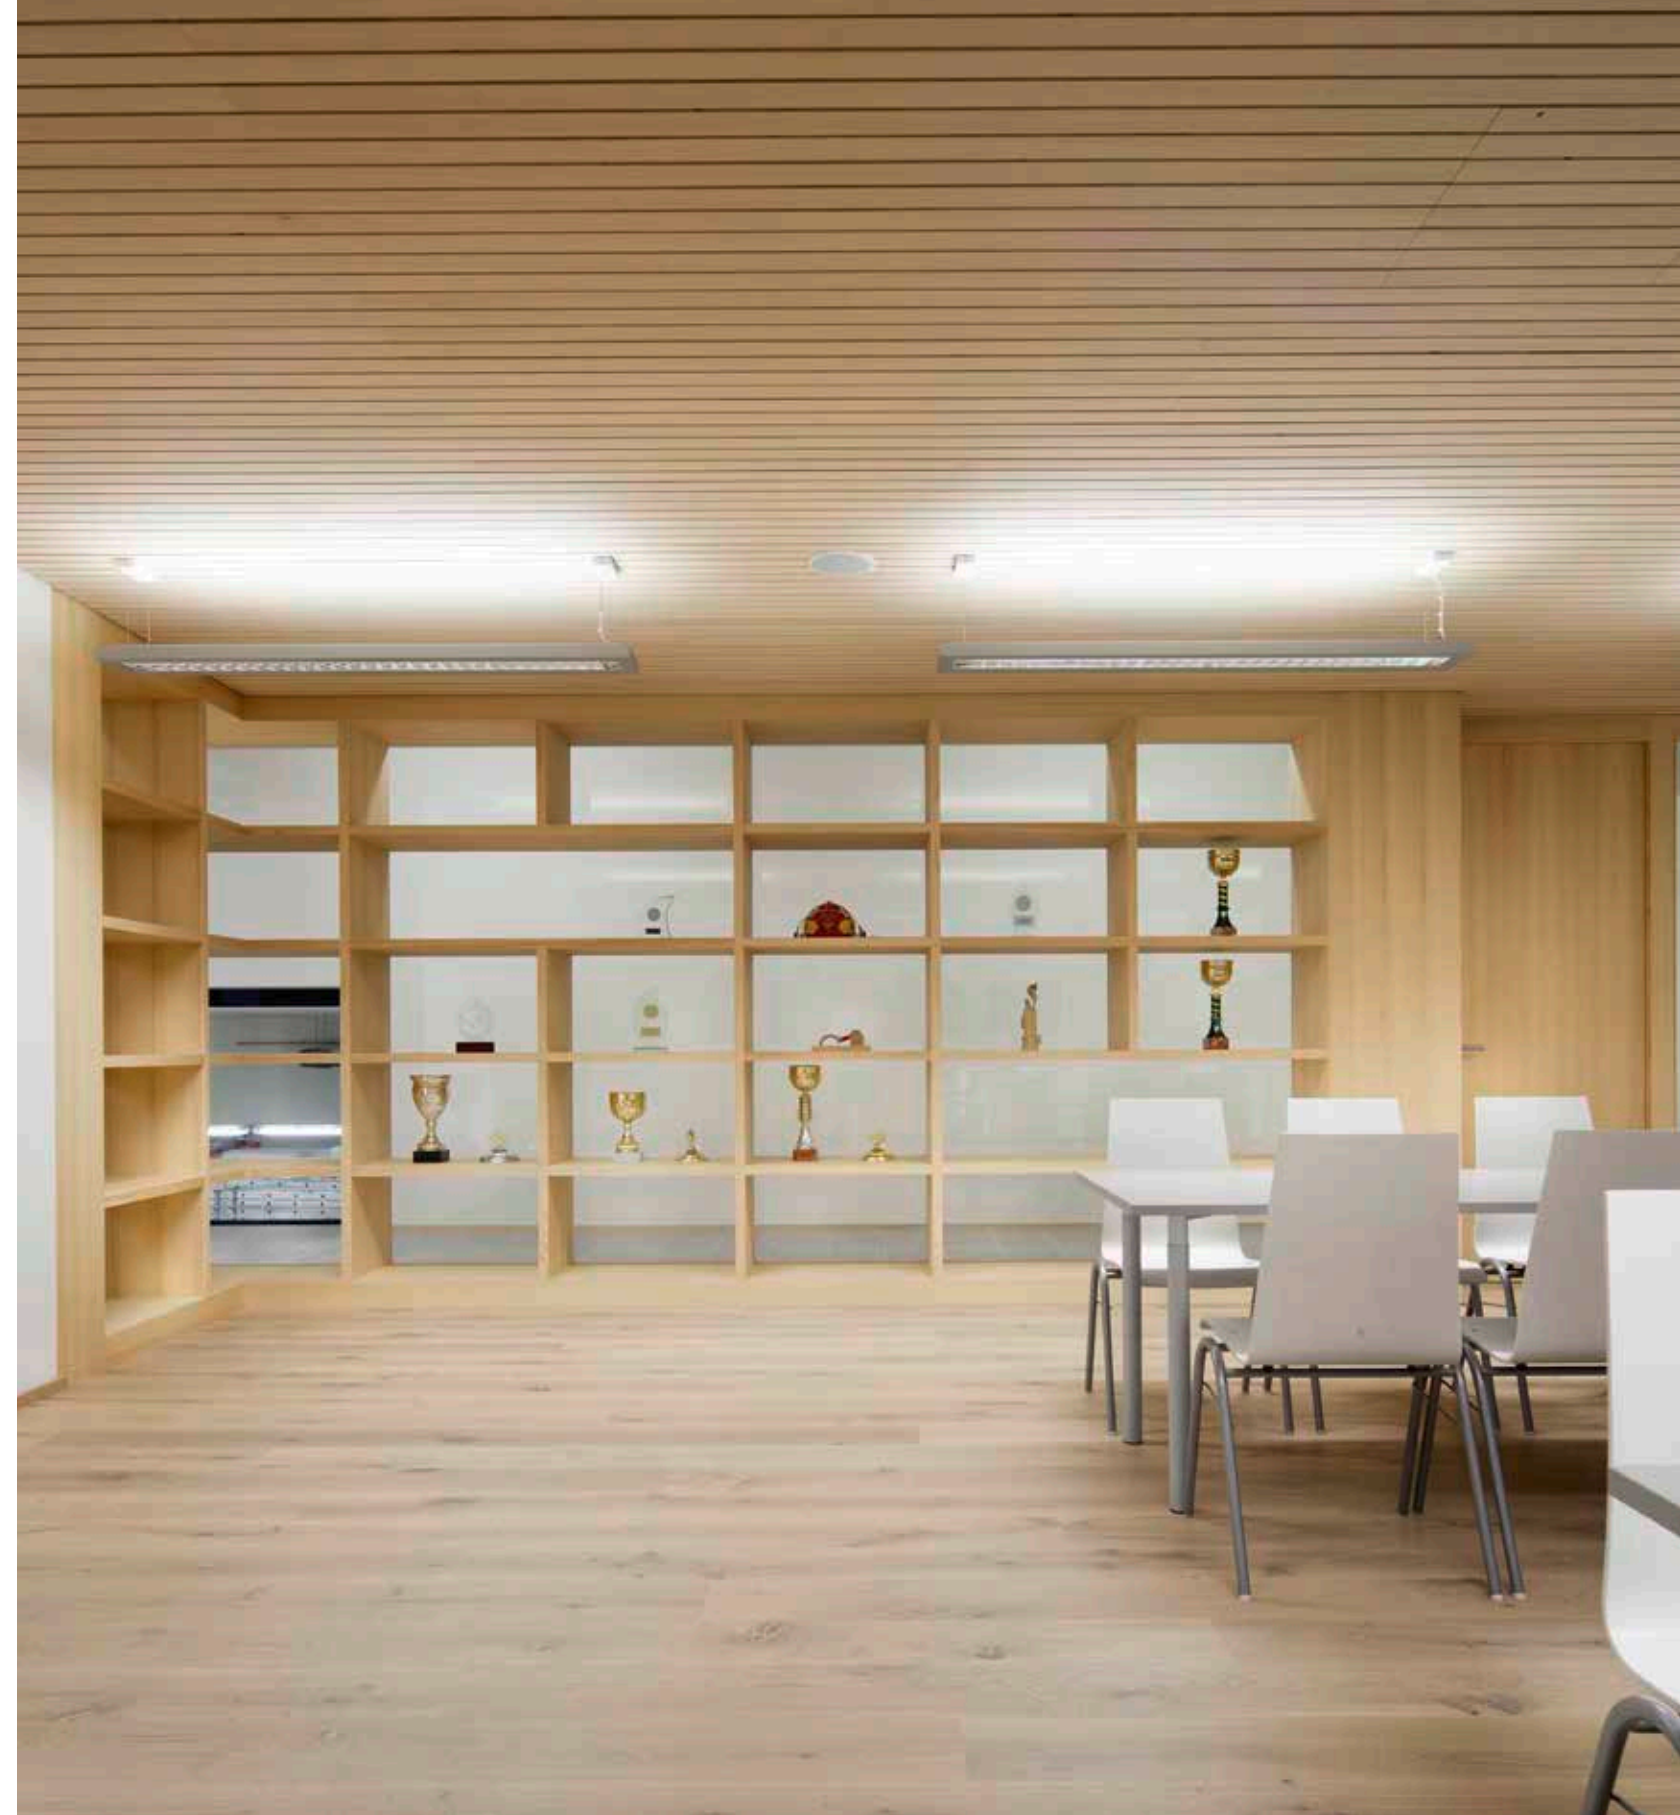

Architect: Fally + Partner Architekten ZT
GmbH | Photo: Kurt Kuball