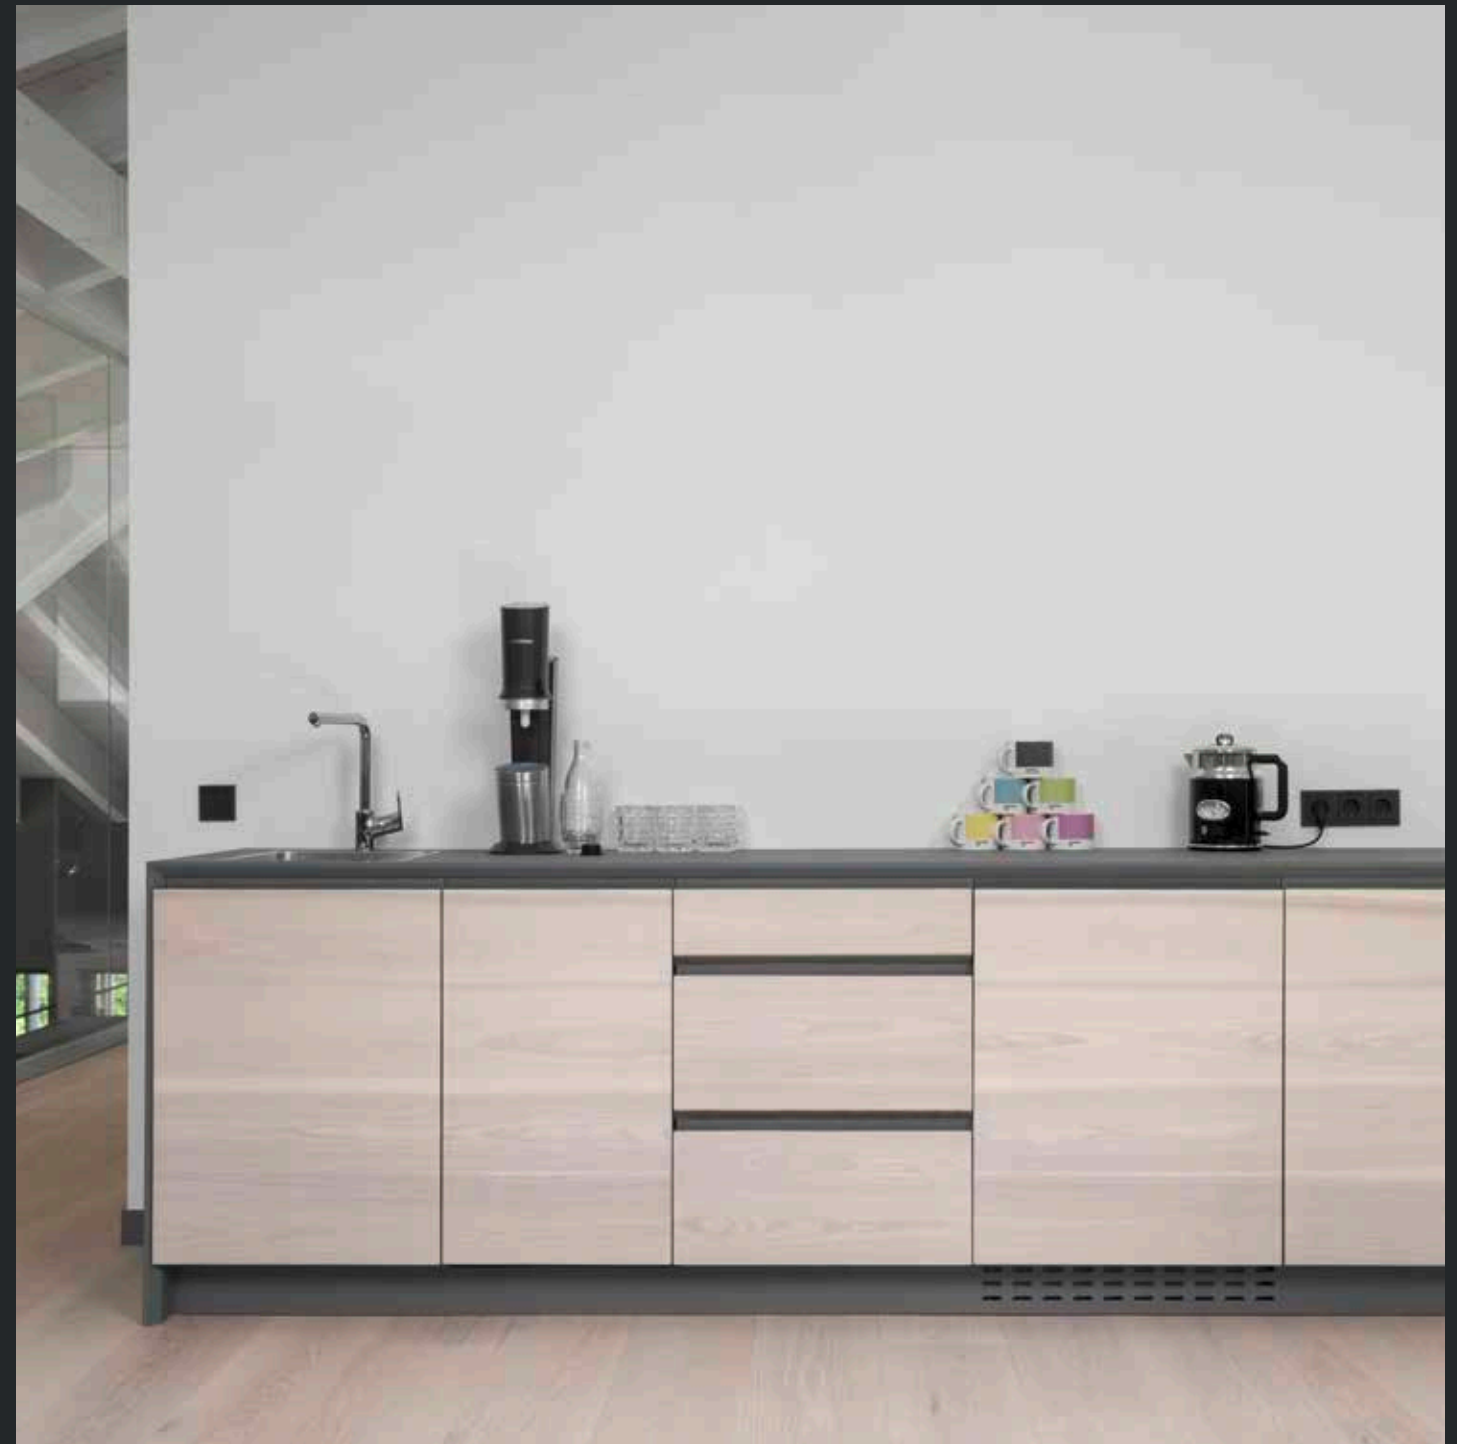

360° PANELS

Our natural wood floors are also available as panels, either as finished tabletops or for further processing into furniture fronts. We manufacture to size and offer different cutting variants and applications.

mafi Naturholzboden GmbH, Austria
COR ASH brushed deep white natured [CEEBBTZ]
Photo: Mathias Lixl